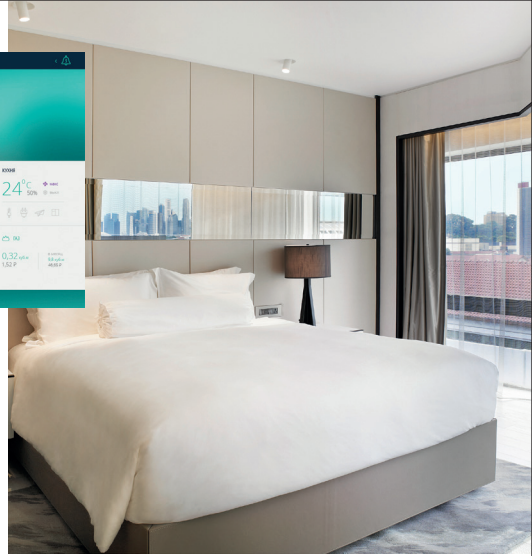

Comfort

1. All equipment available for controlling from one common interface
   - The visualization interface is adapted to the location of the owner
   - Interaction between devices and ability to create scenarios
   - Ambient remembers the habits and behavior of owner, for example, it can make coffee and heat the floors in the bathroom before your awakening
2. With such central management, power consumption can be reduced by 70%

Ease of installation and use

Installations do not require additional outlets or wall casing, the intuitive interface makes controlling your smart house easy even for a child.

- Plug&Play installation, Power over Ethernet
- Compatible with most formats of home and office smart equipment
- Environment and climate sensor
- Gesture and voice control
- Individually adjustable visualization interface
- Interface projection on big screens
- Integration with security systems
- Notification of emergency
- Adaptation to owner's habits and behavior
- Owner's location indicator
- RGB LED backlight
- Audible alarms
- Enclosure material and color variety