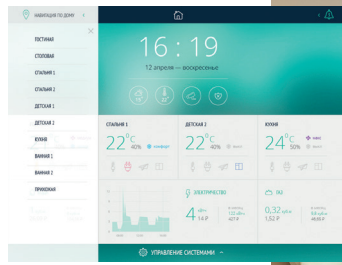

LogicMachine Ambient -

- Care of your health
- Permanent comfort and safety
- Energy saving up to 70%

LogicMachine.net

Health

- Air quality and humidity monitoring
- Carbon monoxide monitoring
- Temperature monitoring
- Atmospheric pressure monitoring
- Visual trends on all indications for the past hour

Besides, Ambient does not just tell you some numbers of readings, but warns in advance of all the dangerous changes and provides clear recommendations how to maintain and improve your health.

Safety

- Support for all standard motion sensors, reed switches and safety cameras
- Support for multi-mode operation of motion sensors
- Integration with an existing security systems and possibility to build a separate one from the scratch

Ambient allows the owner, at any time from any place, to see what happens at home and notifies on all emergencies such as flooding, fire, robbery.

LogicMachine.net

/logicmachine

#poweredbyLogicMachine

Comfort

- All equipment available for controlling from one common interface
 - The visualization interface is adapted to the location of the owner
 - Interaction between devices and ability to create scenarios
 - Ambient remembers the habits and behavior of owner, for example, it can make coffee and heat the floors in the bathroom before your awakening
- With such central management, power consumption can be reduced by 70%