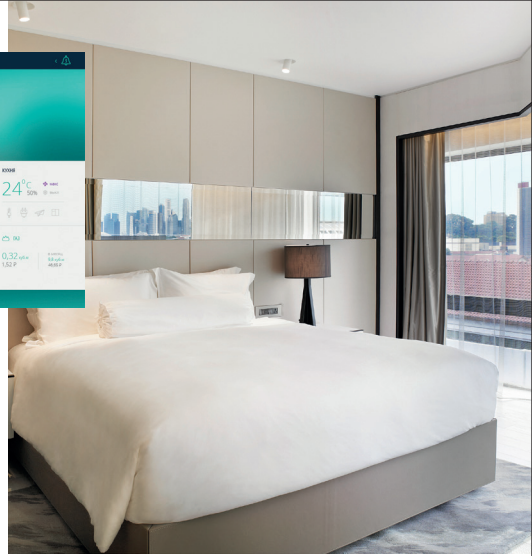

## Comfort

- All equipment available for controlling from one common interface
  - The visualization interface is adapted to the location of the owner
  - Interaction between devices and ability to create scenarios
  - Ambient remembers the habits and behavior of owner, for example, it can make coffee and heat the floors in the bathroom before your awakening
- With such central management, power consumption can be reduced by 70%