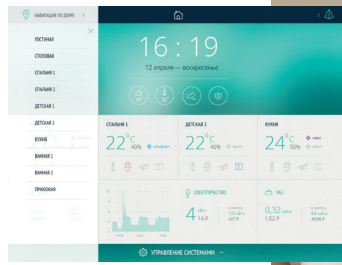

## Health

- Air quality and humidity monitoring
- Carbon monoxide monitoring
- Temperature monitoring
- Atmospheric pressure monitoring
- Visual trends on all indications for the past hour

Besides, Ambient does not just tell you some numbers of readings, but warns in advance of all the dangerous changes and provides clear recommendations how to maintain and improve your health.

Ambient allows the owner, at any time from any place, to see what happens at home and notifies on all emergencies such as flooding, fire, robbery.

LogicMachine.net

/logicmachine

#poweredbyLogicMachine

## Comfort

- All equipment available for controlling from one common interface
  - The visualization interface is adapted to the location of the owner
  - Interaction between devices and ability to create scenarios
  - Ambient remembers the habits and behavior of owner, for example, it can make coffee and heat the floors in the bathroom before your awakening
- With such central management, power consumption can be reduced by 70%